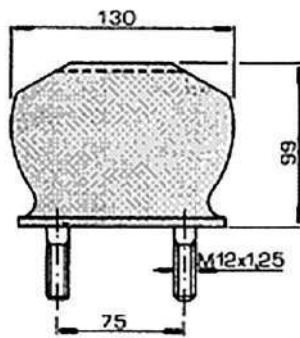

TAMPONE IN GOMMA PER BALESTRA
RUBBER PAD FOR LEAF SPRING

CODICE CODE	PESO Kg. WEIGHT Kg.
04.00262	1.3