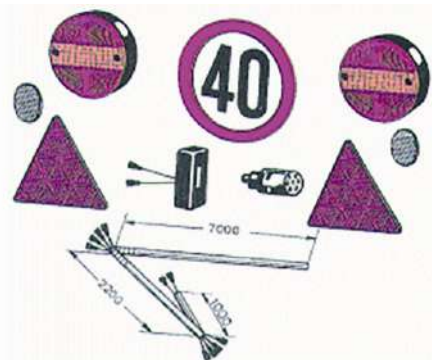

CODICE CODE	CONTENUTO CONTAINED IN THE BOX	PESO Kg. WEIGHT Kg.
05.02008	N°2)FANALI A 3 LUCI / HEADLIGHTS WITH 3 LIGHTS N°1)FANALE TARGA / NUMBERPLATE LIGHT N°2)GEMME TRIANGOLARI / TRIANGULAR REFLECTORS N°2)GEMME BIANCHE ø 60/ ø60 WHITE REFLECTORS N°1)SPINA A 7 POLI / PLUG WITH 7 PINS N°1) CABLAGGIO 5 VIE / WIRING WITH 5 WAYS N°1) DISCO LIMITE / SPEED LIMIT DISC	2