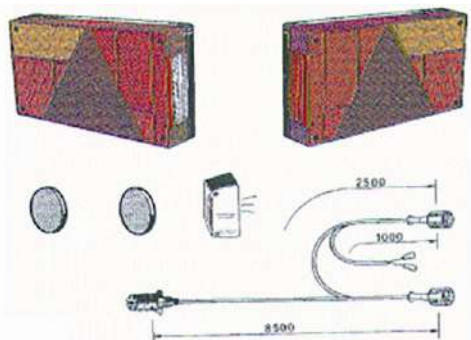

LED

CODICE CODE	CONTENUTO CONTAINED IN THE BOX	PESO Kg. WEIGHT Kg.
05.02085	N°2)FANALE A 5 FUNZIONI / HEADLIGHT WITH 5 FUNCTIONS N°1)FANALE TARGA / NUMBERPLATE LIGHT N°2)GEMME BIANCHE ø 60 / ø60 WHITE REFLECTORS N°1)SPINA A 7 POLI / PLUG WITH 7 PINS N°1) CABLAGGIO L=8500x2500x1000 mm. WIRING L=8500x2500x1000 mm.	3