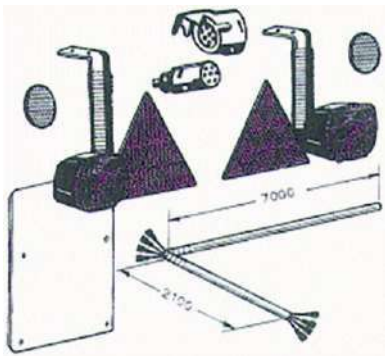

CODICE CODE	CONTENUTO CONTAINED IN THE BOX	PESO WEIGHT (Kg.)
05.02019	N°2)STAFFE A MOLLA VERTICALE / VERTICAL SPRING BRACKETS N°1)FANALE DESTRO/ RIGHT HEADLIGHT N°1)FANALE SINISTRO CON LUCE TARGA/ LEFT HEADLIGHT WITH NUMBERPLATE LIGHT N°1)PORTA TARGA / NUMBERPLATE SUPPORT N°2)GEMME TRIANGOLARI / TRIANGULAR REFLECTORS N°2)GEMME BIANCHE Ø60 / Ø60 WHITE REFLECTORS N°1)SPINA A 7 POLI / PLUG WITH 7 PINS N°1) CABLAGGIO 5 VIE / 5 WAYS WIRING	3.16