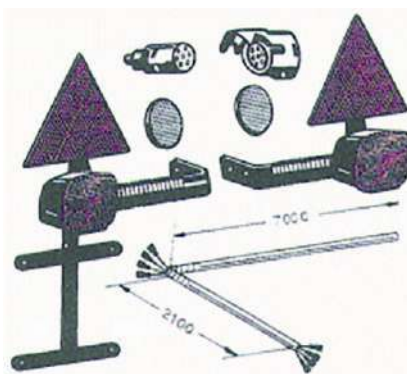

CODICE CODE	CONTENUTO CONTAINED IN THE BOX	PESO WEIGHT (Kg.)
05.02020	N°2)STAFFE A MOLLA ORIZZONTALE HORIZONTAL SPRING BRACKETS N°1)FANALE DESTRO/ RIGHT HEADLIGHT N°1)FANALE SINISTRO CON LUCE TARGA/ LEFT HEADLIGHT WITH NUMBERPLATE LIGHT N°1)PORTA TARGA / NUMBERPLATE SUPPORT N°2)GEMME TRIANGOLARI / TRIANGULAR REFLECTORS N°2)GEMME BIANCHE Ø 60 / Ø60 WHITE REFLECTORS N°1)SPINA A 7 POLI / PLUG WITH 7 PINS N°1) CABLAGGIO 5 VIE / 5 WAYS WIRING	3.05