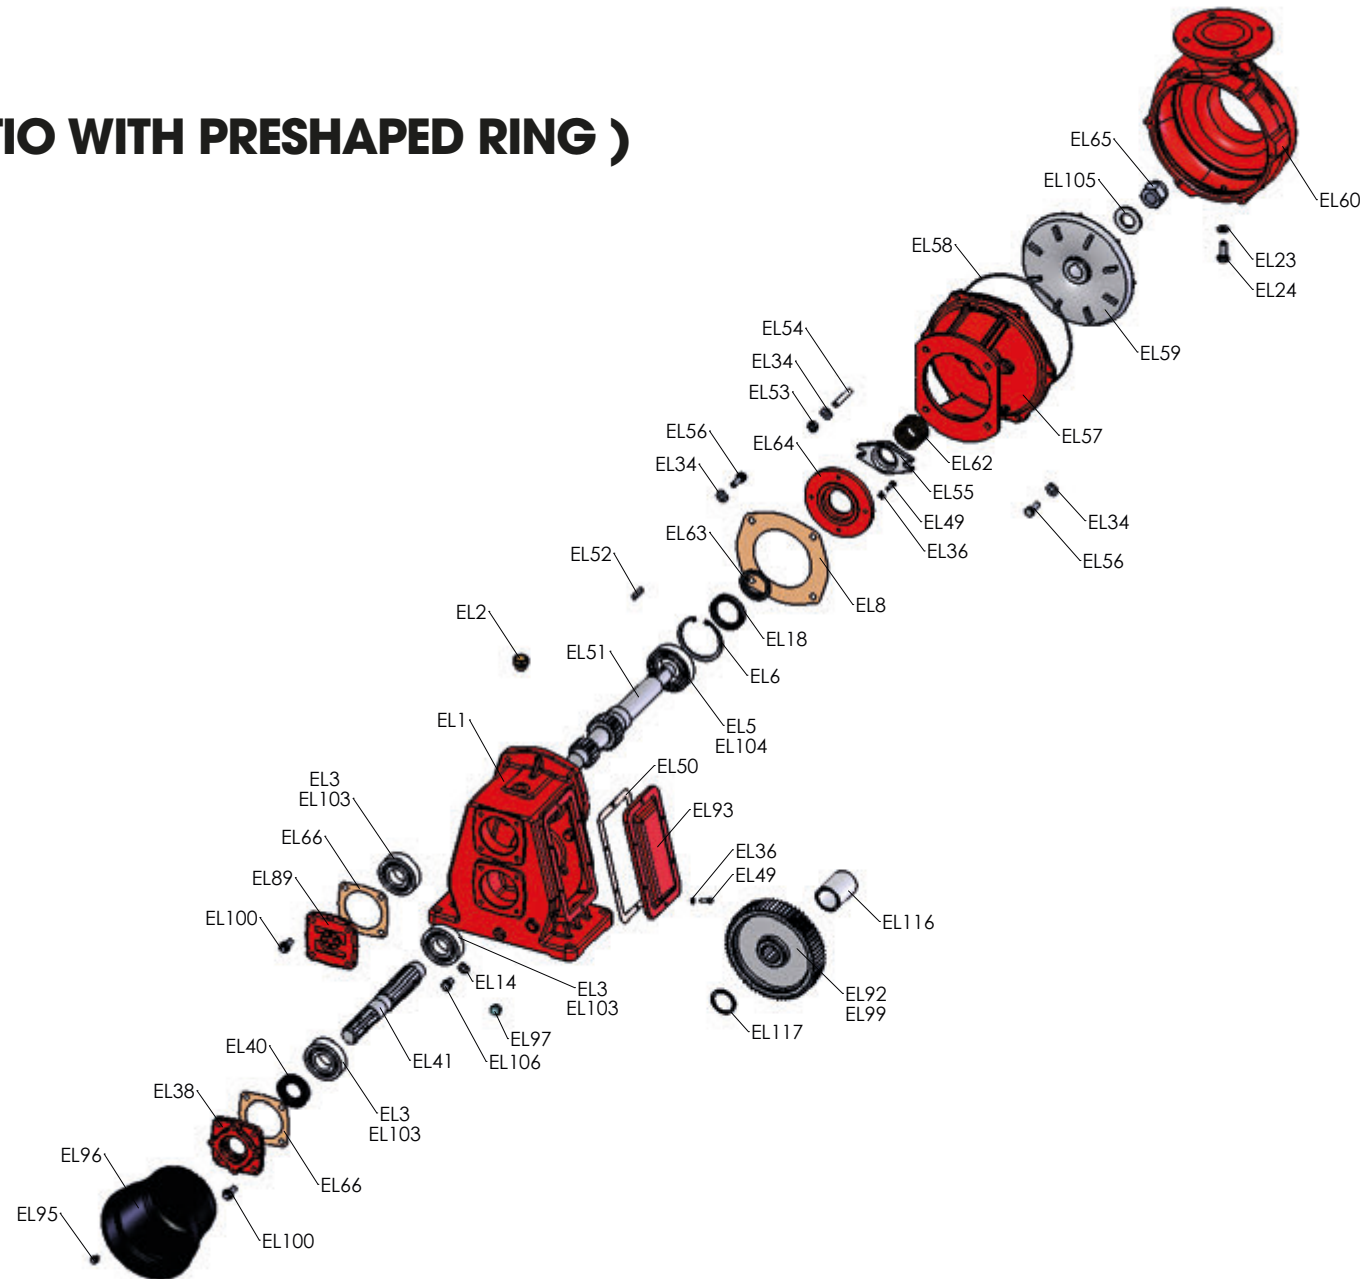

ELBA 3500 (1 RATIO WITH PRESHAPED RING)

Rel. 0 del 15.01.2018