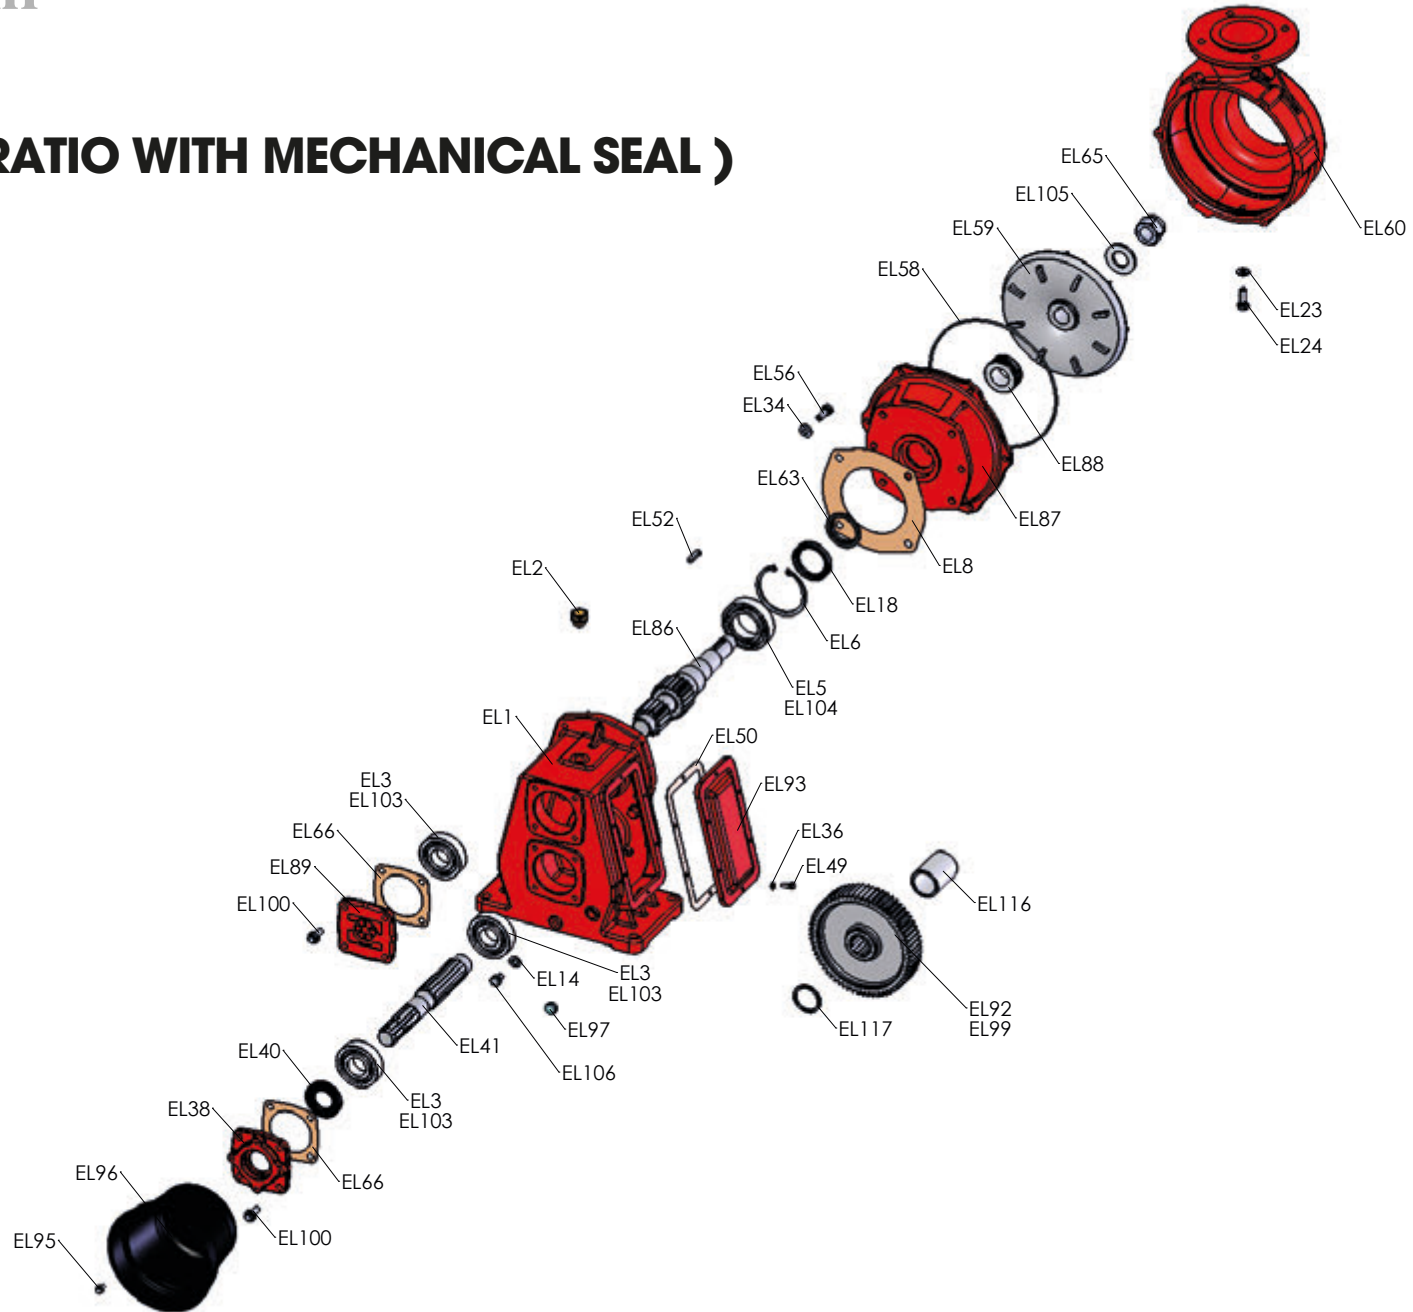

ELBA 3500 (1 RATIO WITH MECHANICAL SEAL)

Rel. 0 del 15.01.2018