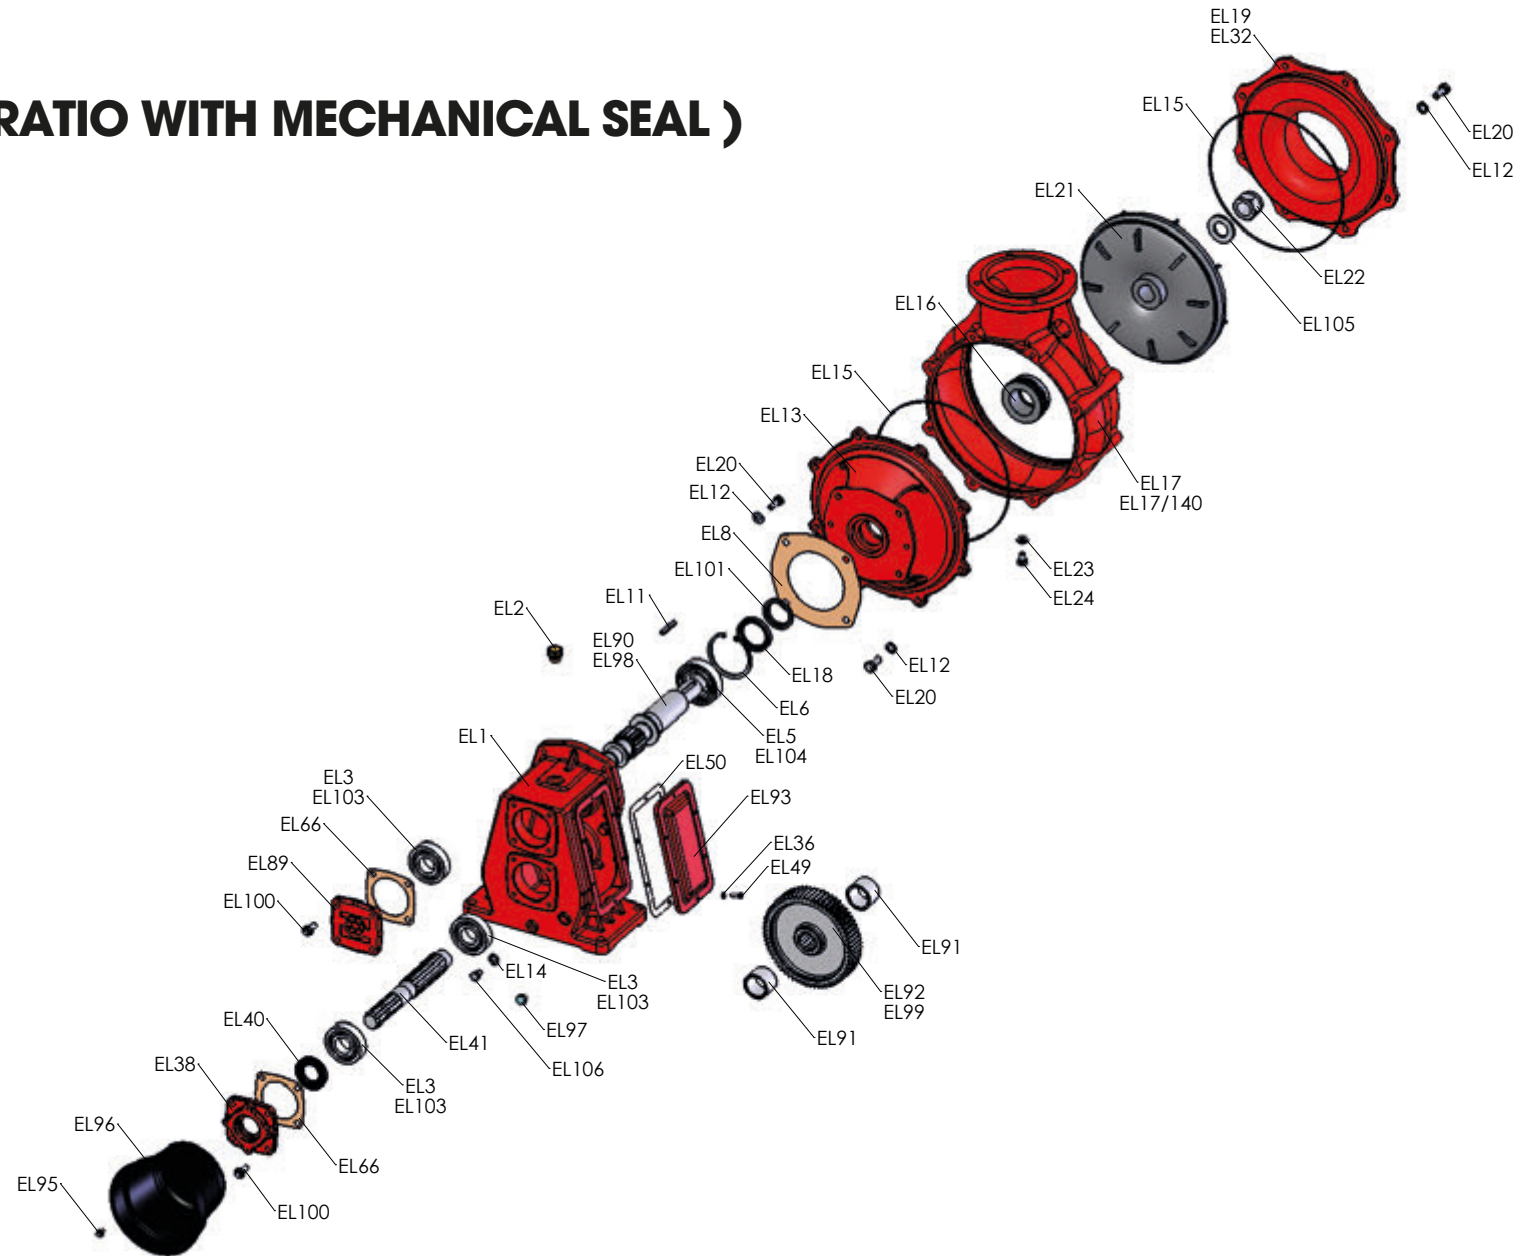

ELBA 6500 (1 RATIO WITH MECHANICAL SEAL)

Rel. 0 del 15.01.2018