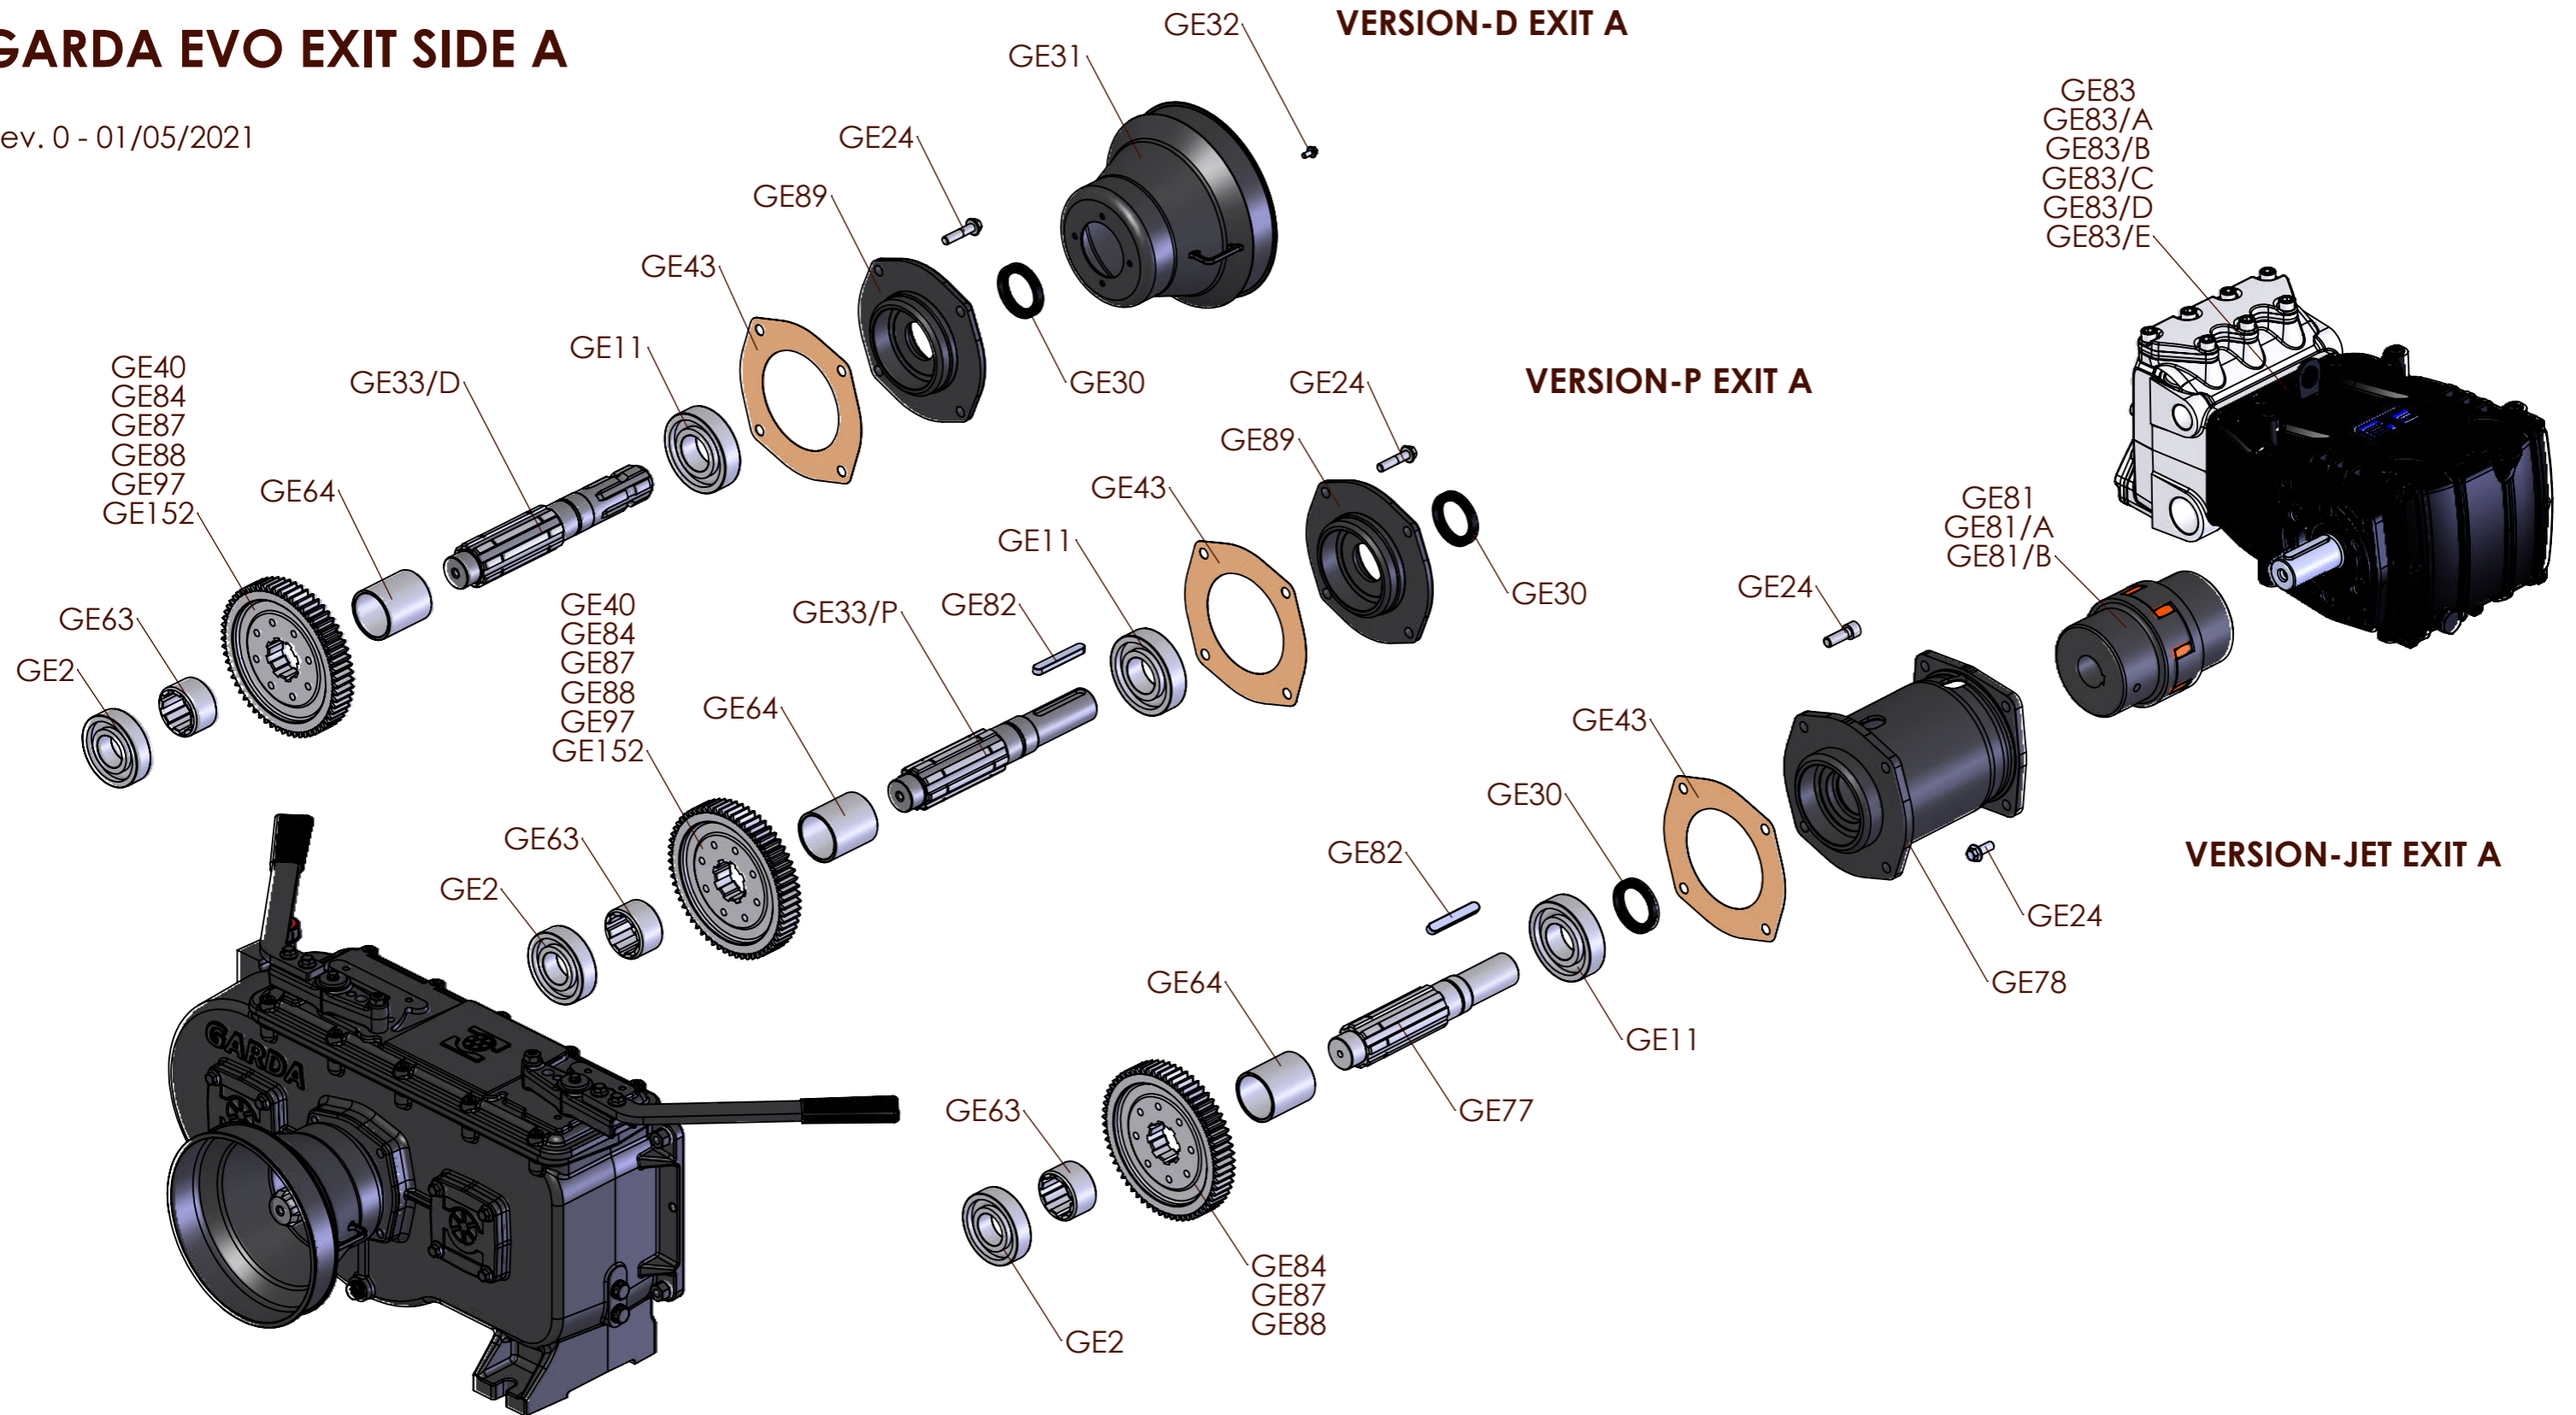

# GARDA EVO EXIT SIDE A

Rev. 0 - 01/05/2021

**Battioni®**  
**Pagani**

**CENTRIFUGAL 6500 WHIT CUTTING DEVICE EXIT A**

**GARDA EVO- EXIT SIDE A WITH CENTRIFUGE**

Rev. 0 - 01/05/2021

**CENTRIFUGAL 6500 EXIT A**

## GARDA EVO 1 LEVER OR 2 LEVERS

Rev. 0 - 01/05/2021