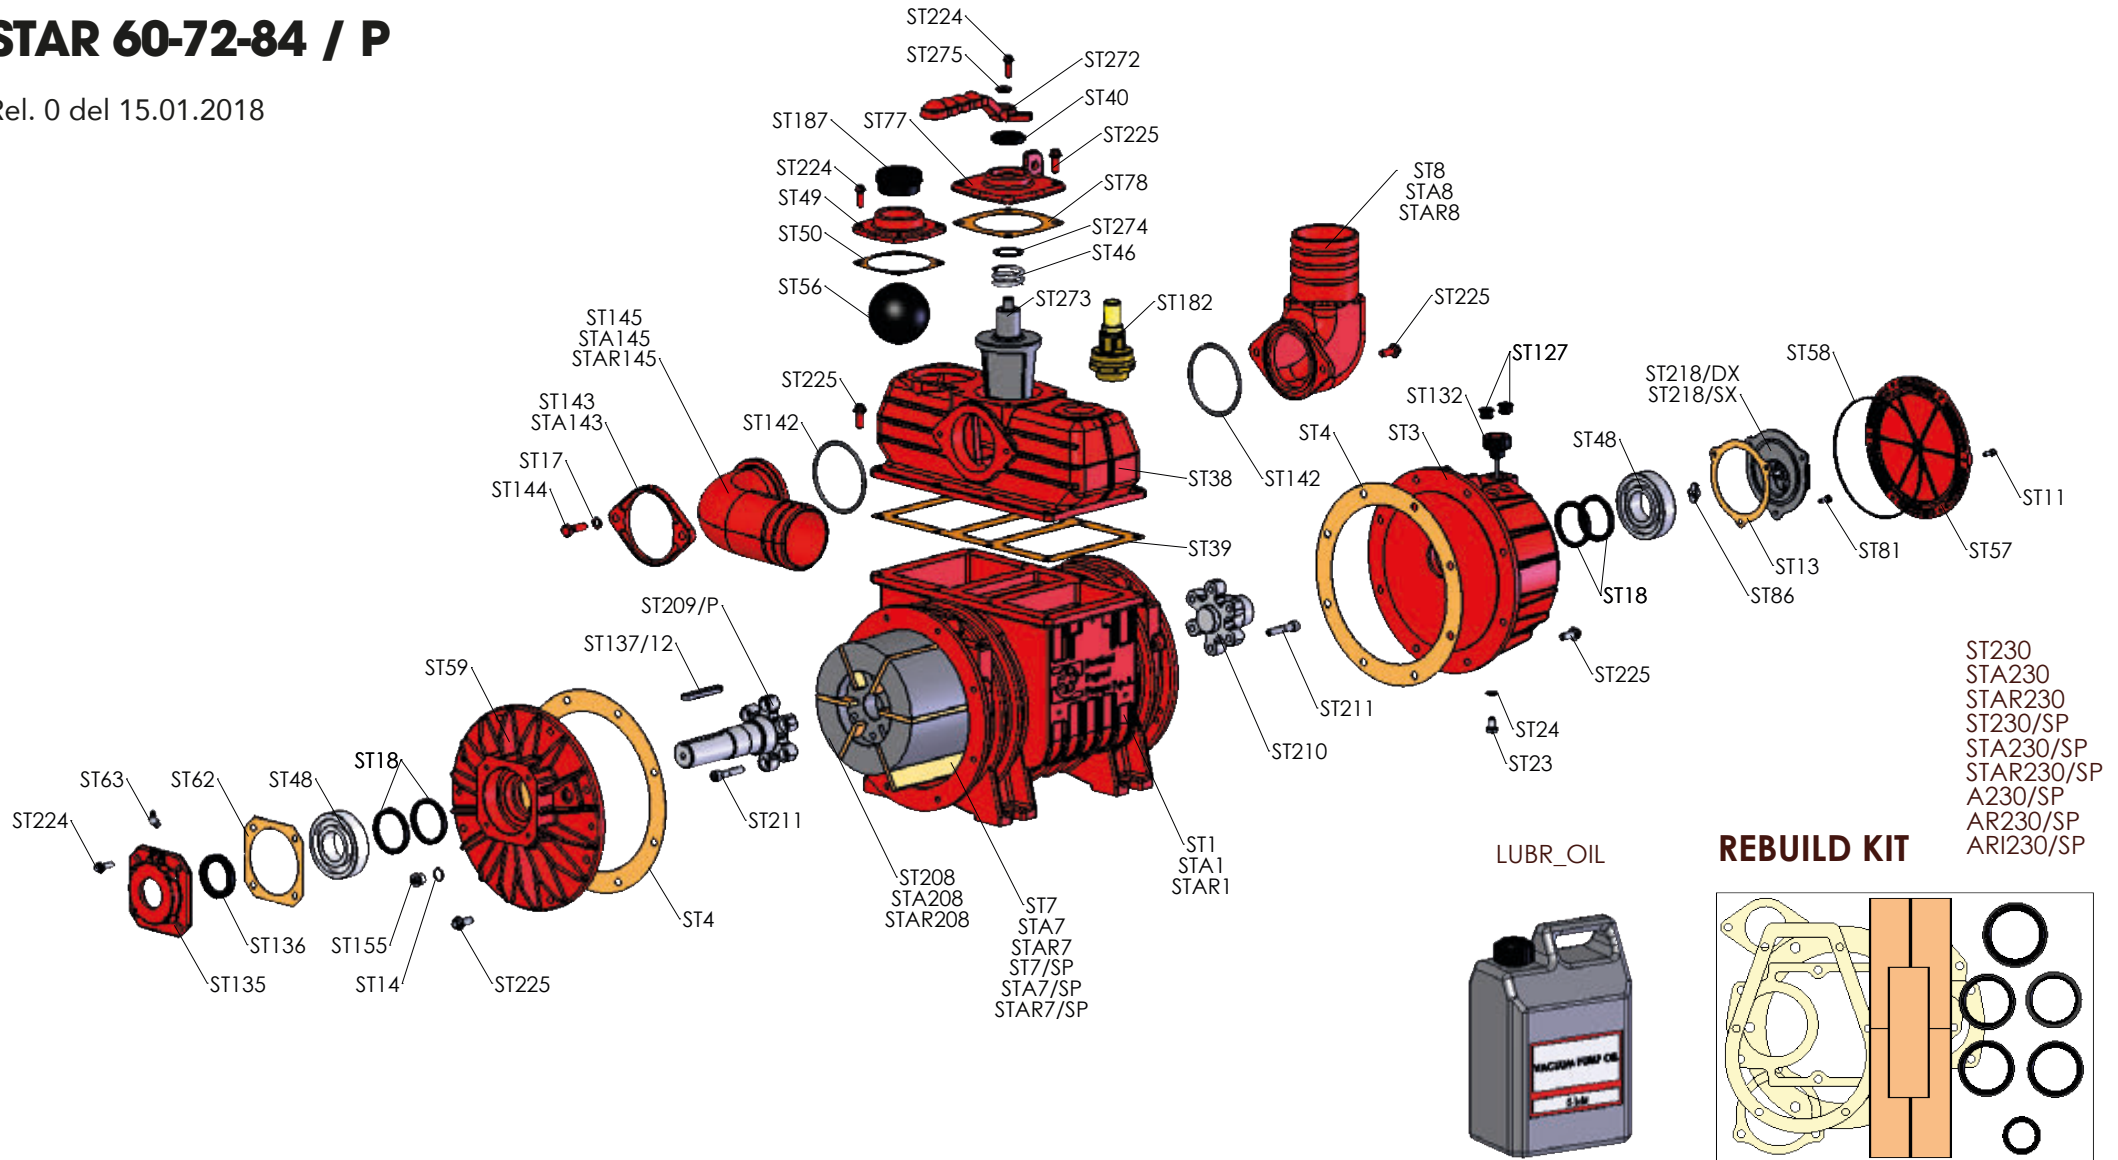

STAR 60-72-84 / P

Rel. 0 del 15.01.2018

- ST230
- STA230
- STAR230
- ST230/SP
- STA230/SP
- STAR230/SP
- A230/SP
- AR230/SP
- ARI230/SP