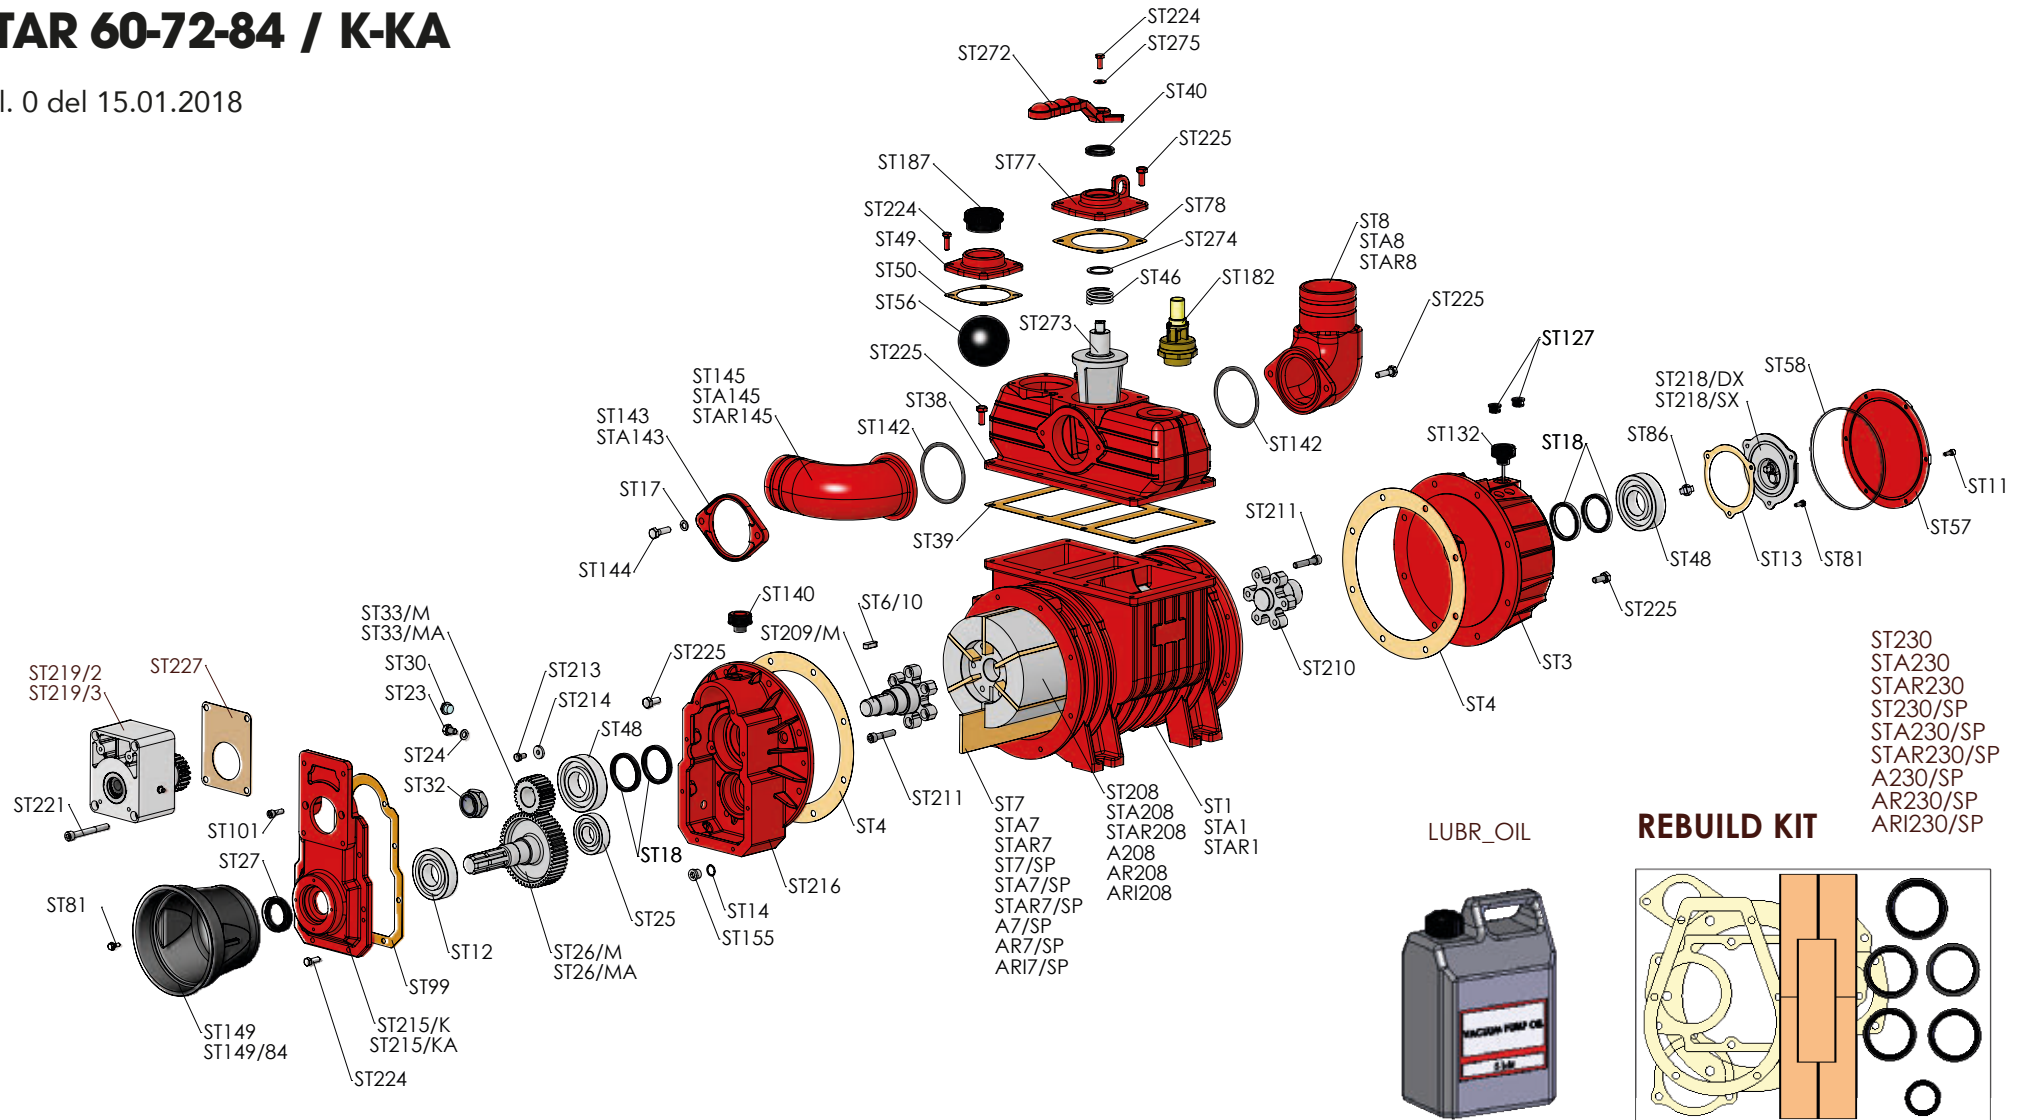

STAR 60-72-84 / K-KA

Rel. 0 del 15.01.2018

- ST230
- STA230
- STAR230
- ST230/SP
- STA230/SP
- STAR230/SP
- A230/SP
- AR230/SP
- ARI230/SP