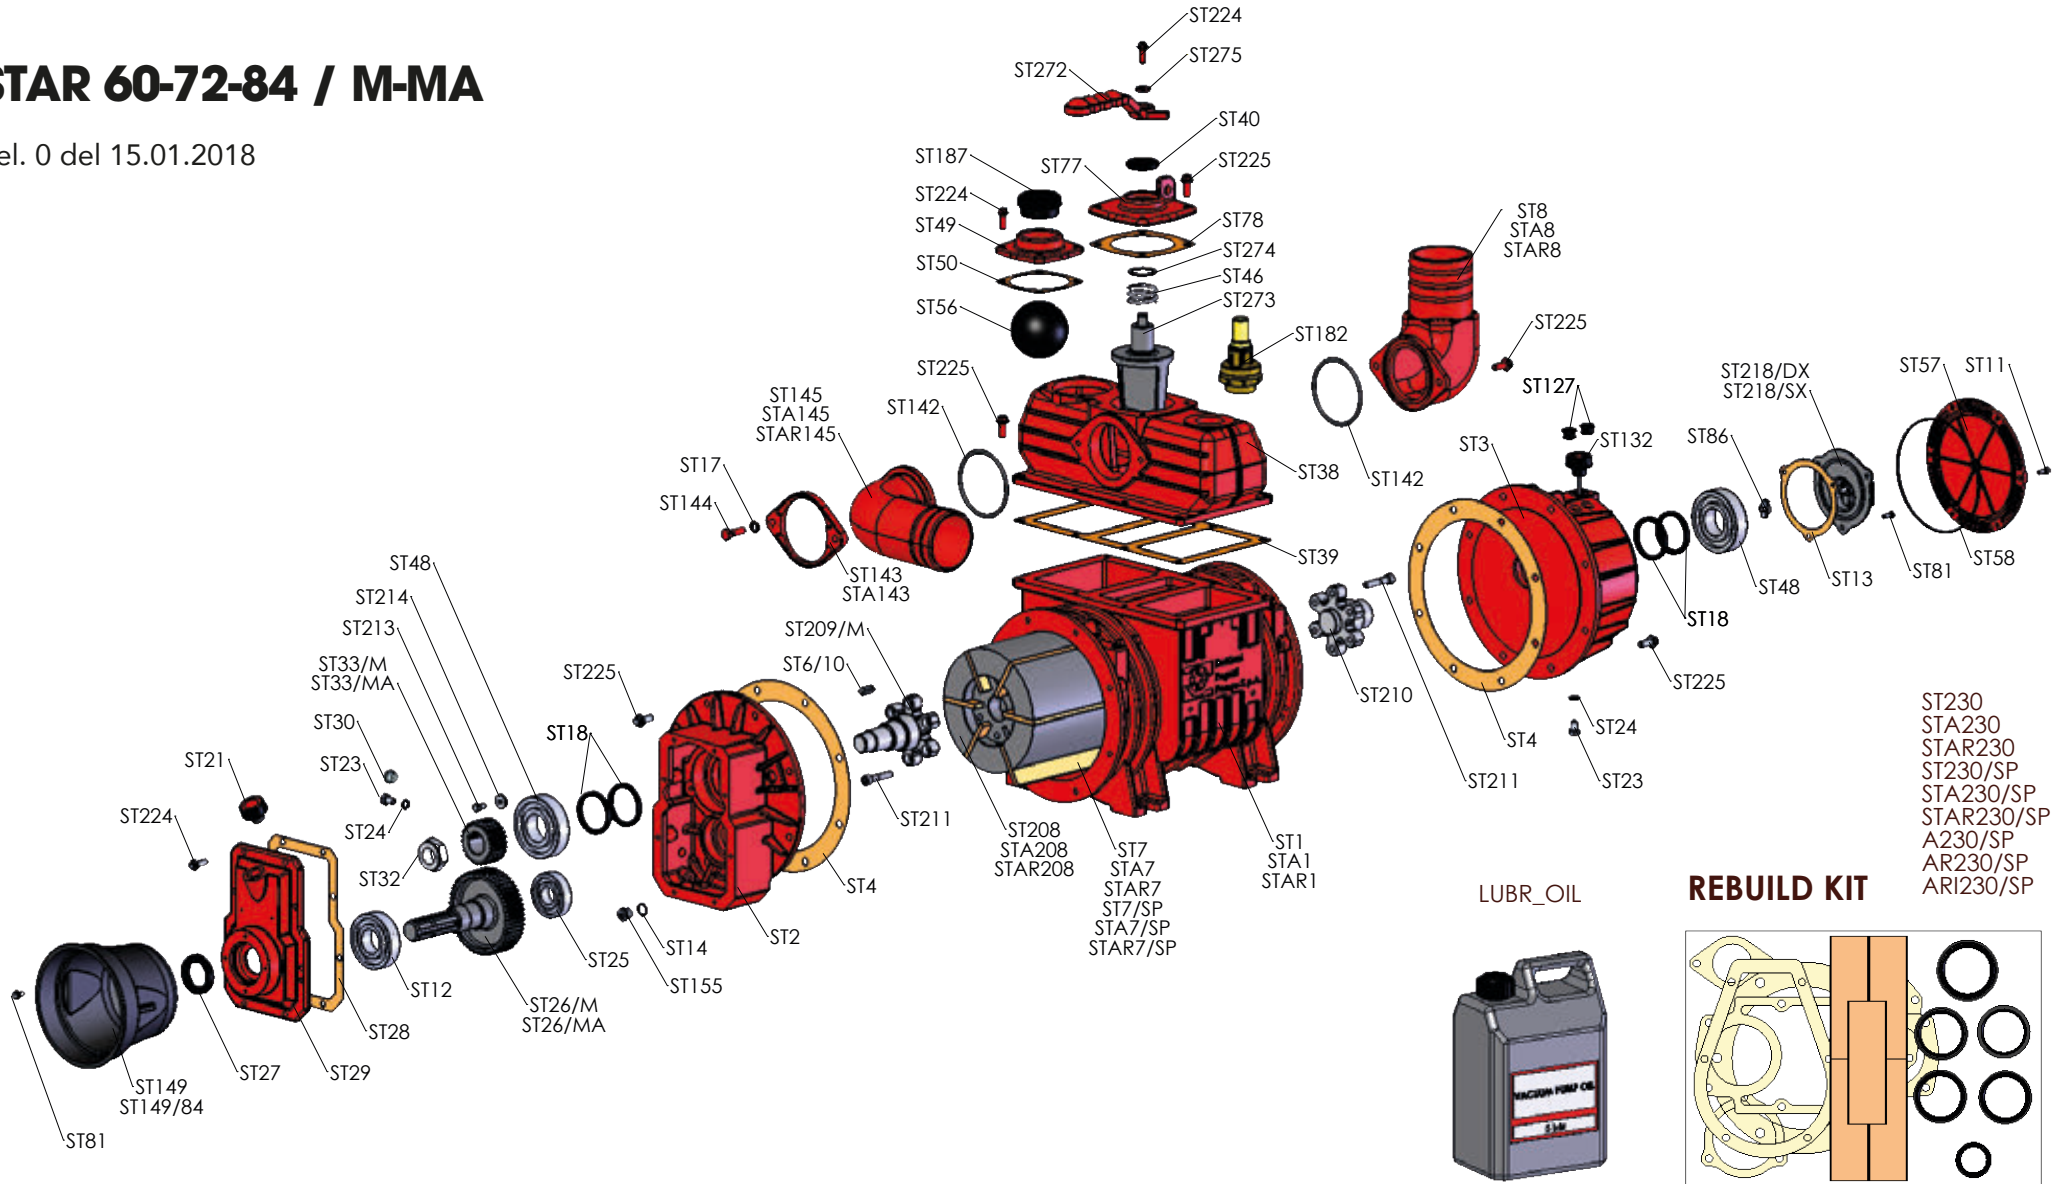

STAR 60-72-84 / M-MA

Rel. 0 del 15.01.2018

- ST230
- STA230
- STAR230
- ST230/SP
- STA230/SP
- STAR230/SP
- A230/SP
- AR230/SP
- ARI230/SP

LUBR_OIL

REBUILD KIT